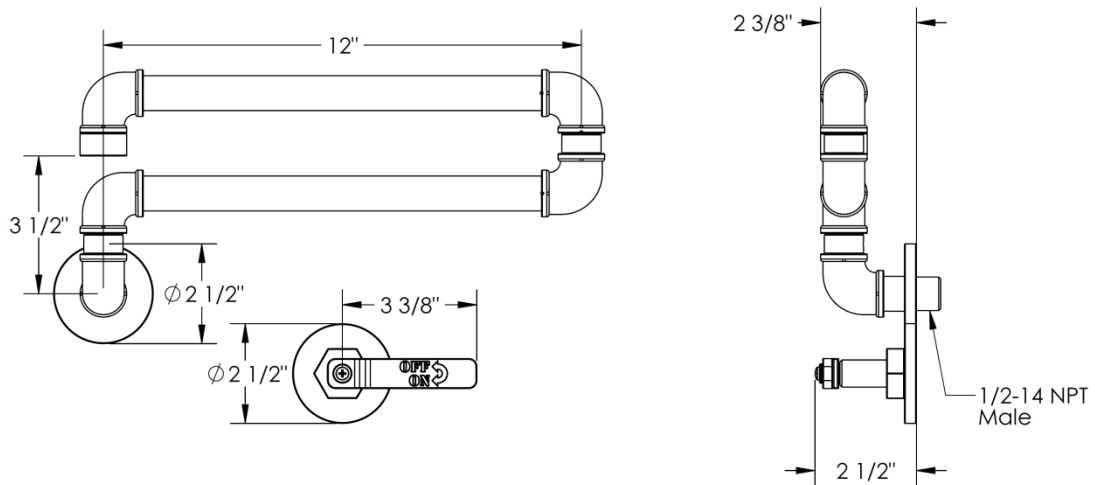

38-7.8-EV4

Concealed Wall Mount Faucet

Meets the applicable requirements of ASME A112.18.1-2005/CSA B125.1-05, entitled "Plumbing Supply Fittings"

WATERMARK DESIGNS 9/30/2014

350 Dewitt Ave Brooklyn NY 11207 USA T 718 257 2800 F 718 257 2144 info@watermark-designs.com